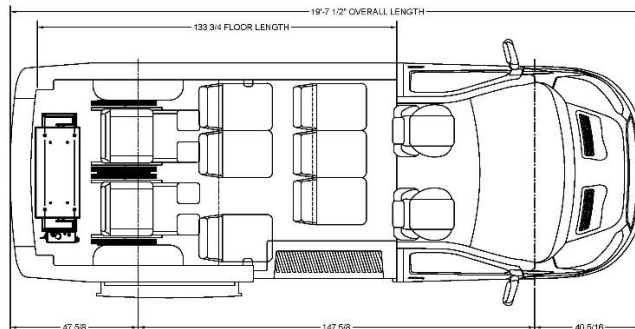

Stock # F4482

Vehicle Specifications

+New/Used:	New	Make:	Ford Transit
Year:	2020	Model:	T350
Mileage:	N/A	Body Style:	Van
Type:	Smaller	Chassis:	Ford
Fuel:	GAS (25 Gallon)	Length:	19' 7.5"
VIN:	N/A	Width:	84"
Body Number:	N/A	Seating Capacity:	7 + Driver
Wheelbase:	148"	# Wheelchair:	2
GVWR:	9,400 lbs.	Luggage:	None
Engine:	3.5L PDFi GAS	Floor Layout:	FF
Transmission:	10 Speed	Trim Level:	One (1)
Brakes:	4 Wheel ABS	Interior Color:	Grey
Suspension:	Standard	Primary Ext. Color:	White

Factory Installed Details:

- ¾" Full Wood Subfloor w/steel reinforcement
- Black Gerfloor – Sirius – Sealed Flooring to wall
- Safety Kit (First Aid, 5# Fire Ext, Triangles)
- Back Up Alarm
- OEM Back Up Camera
- OEM AM/FM Radio
- OEM HVAC System w/ REAR HVAC
- Entry Grad Rail (Stanchion) on Right B-Pillar
- Braun Century NCL 919FIB-2 – Rear Door Lift – 34" x 51" – 800lb Capacity – Safety Belt
- Intermotive wheelchair lift interlock
- Priority Seating and Wheelchair Symbols
- Q'Straint QRT Max Tie Downs Q-8306-L2
- Q'Straint VR – L Track – Shoulder and Lap Restraints # Q08-0085
- Passenger Side Running Board
- 6 – Single Ford 3PT Seats

Please contact your Colonial Representative for Current Price

Taxes, Fees & Delivery Are Additional

Other models and Floor plans of a similar size may be available at a lesser price.