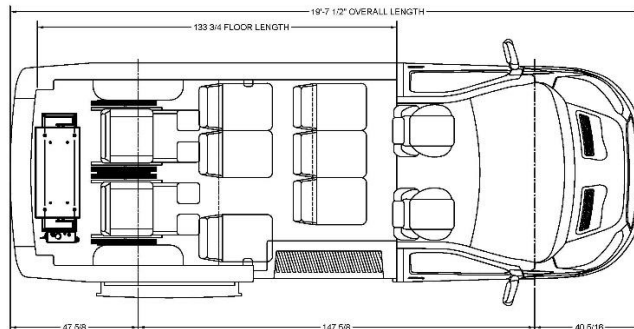

Stock # F4483

Vehicle Specifications

+New/Used:	New	Make:	Ford Transit
Year:	2020	Model:	T350
Mileage:	N/A	Body Style:	Van
Type:	Smaller	Chassis:	Ford
Fuel:	GAS (25 Gallon)	Length:	19' 7.5"
VIN:	N/A	Width:	84"
Body Number:	N/A	Seating Capacity:	7 + Driver
Wheelbase:	148"	# Wheelchair:	2
GVWR:	9,400 lbs.	Luggage:	None
Engine:	3.5L PDFi GAS	Floor Layout:	FF
Transmission:	10 Speed	Trim Level:	One (1)
Brakes:	4 Wheel ABS	Interior Color:	Grey
Suspension:	Standard	Primary Ext. Color:	White

Factory Installed Details:

- ¾" Full Wood Subfloor w/steel reinforcement
- Black Gerfloor – Sirius – Sealed Flooring to wall
- Safety Kit (First Aid, 5# Fire Ext, Triangles)
- Back Up Alarm
- OEM Back Up Camera
- OEM AM/FM Radio
- OEM HVAC System w/ REAR HVAC
- Entry Grad Rail (Stanchion) on Right B-Pillar
- Braun Century NCL 919FIB-2 – Rear Door Lift – 34" x 51" – 800lb Capacity – Safety Belt
- Intermotive wheelchair lift interlock
- Priority Seating and Wheelchair Symbols
- Q'Straint QRT Max Tie Downs Q-8306-L2
- Q'Straint VR – L Track – Shoulder and Lap Restraints # Q08-0085
- Passenger Side Running Board
- 6 – Single Ford 3PT Seats

Please contact your Colonial Representative for Current Price

Taxes, Fees & Delivery Are Additional

Other models and Floor plans of a similar size may be available at a lesser price.